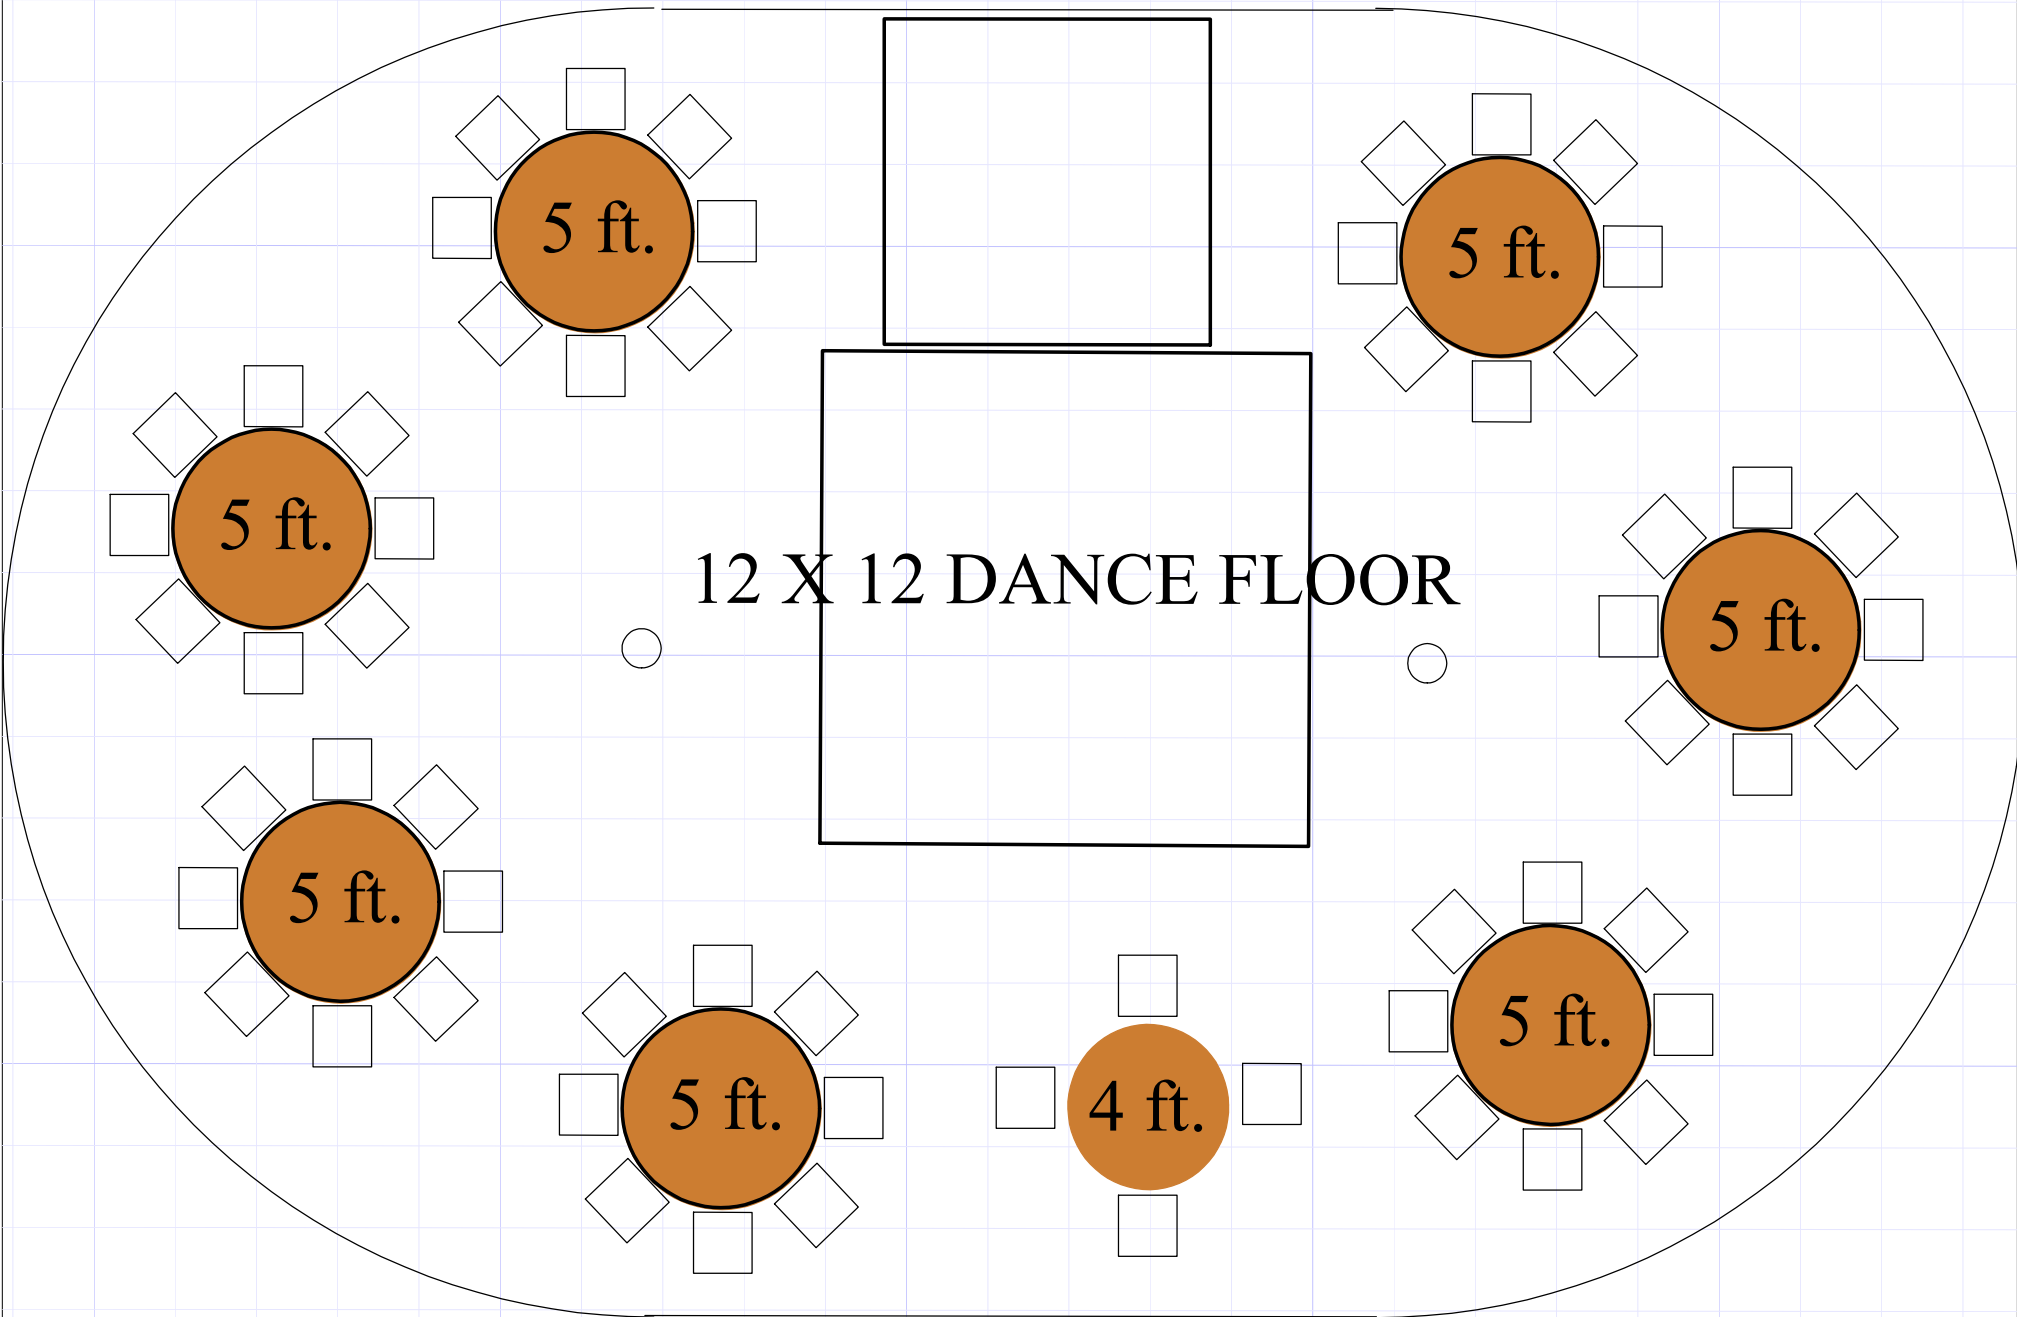

8 X 8 BANDSTAND

12 X 12 DANCE FLOOR

32 X 50 TENT